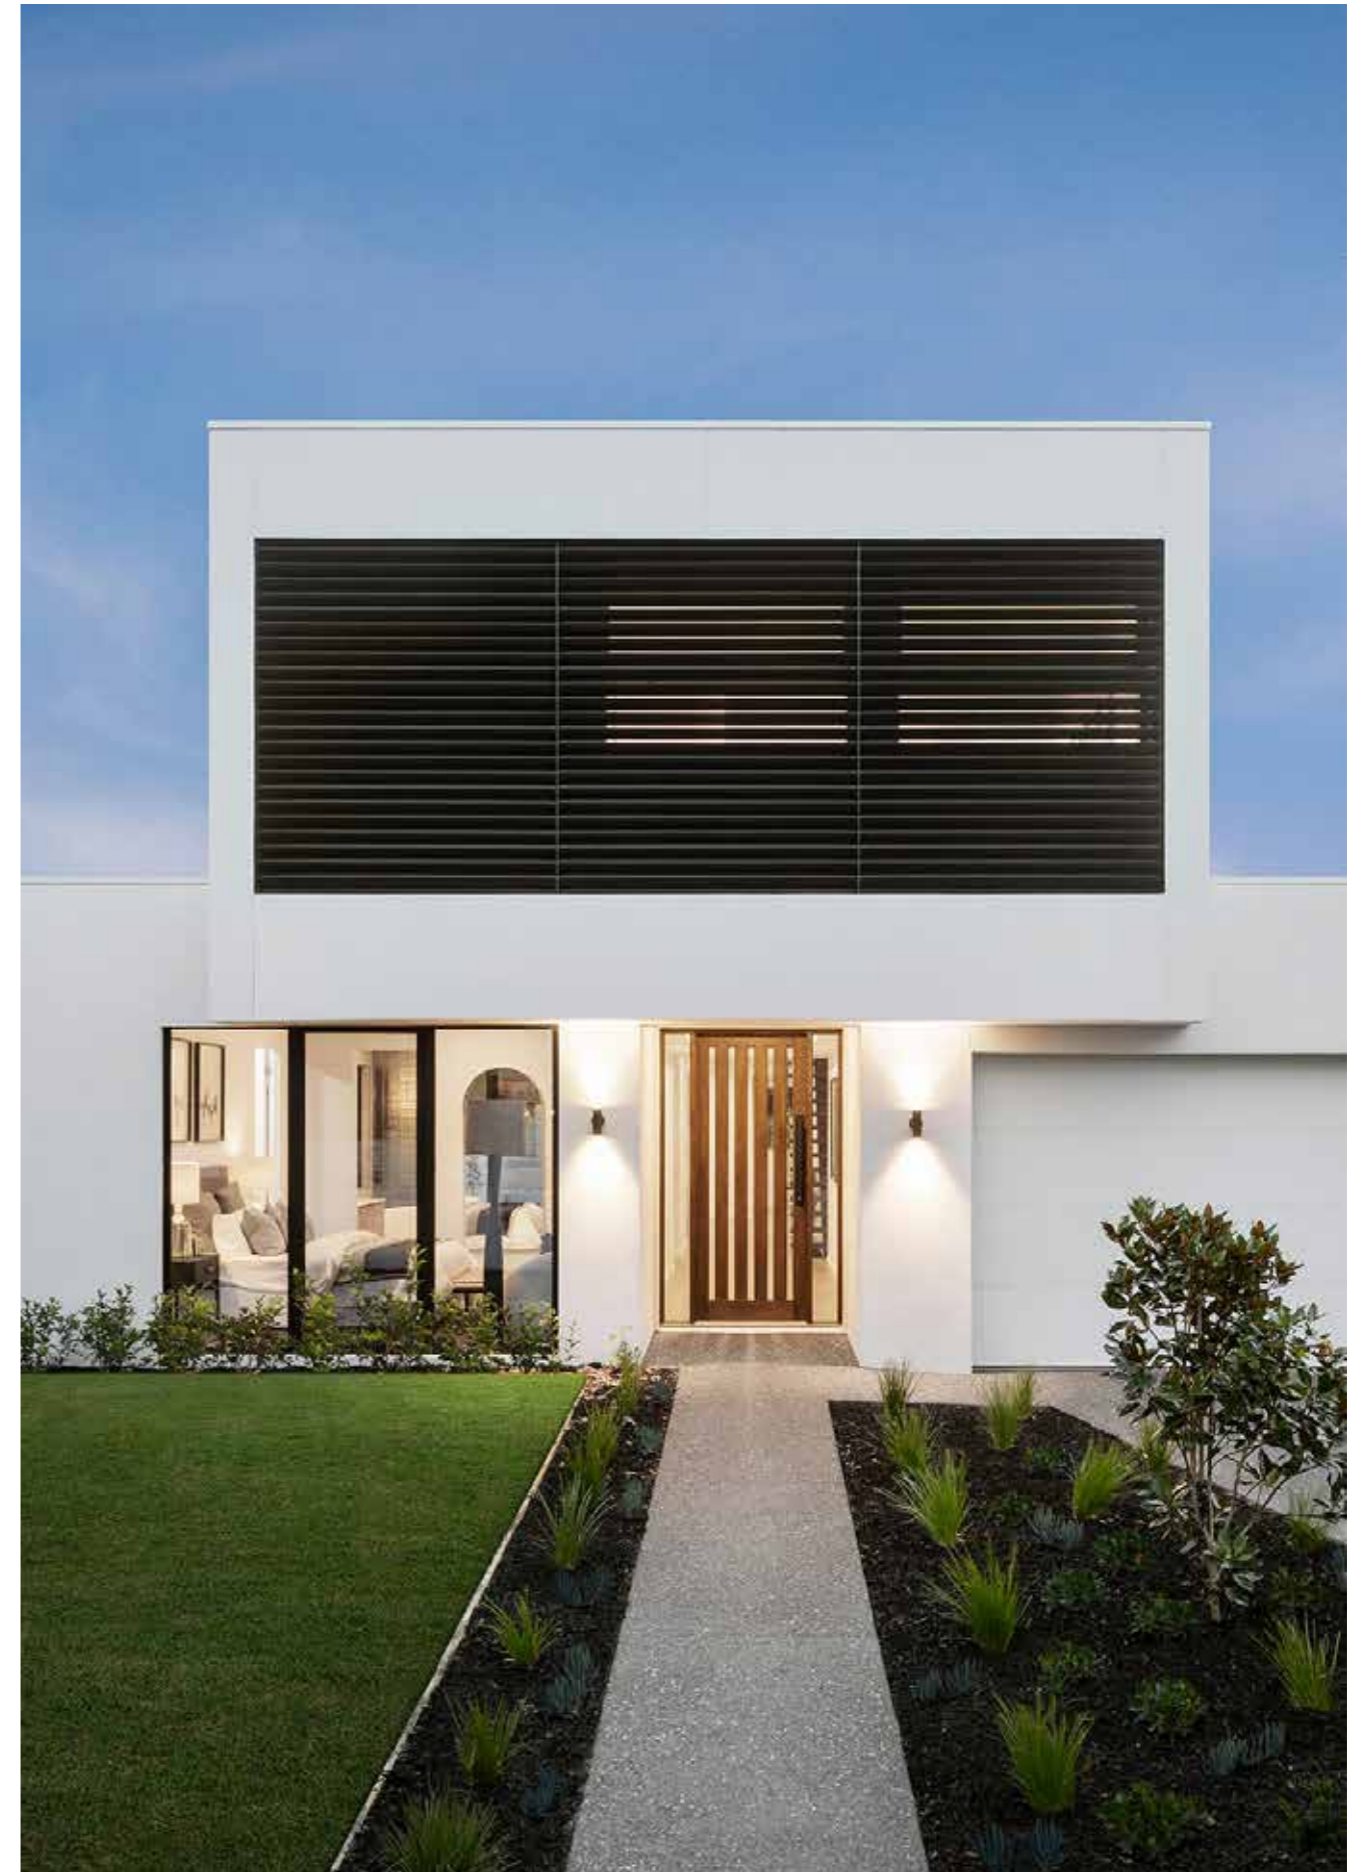

Our Exteriors

WHAT MAKES UP A FACADE?

At Carter Grange, we appreciate the profound effect that intentional exterior choices can have in elevating the aesthetic of custom designs. Creating the perfect façade demands a meticulous consideration of various elements, such as the home's setting, the client's preferred style, and the distinctive history and character of the neighbourhood.

HIGHLIGHT FEATURES

- Fully rendered exterior
- Colorbond roofing
- Double-glazed windows to all living/bedroom areas

AN ORIGINAL DESIGN
EVERY TIME

At Carter Grange Homes,
we are on a mission to bring
dreams to life.